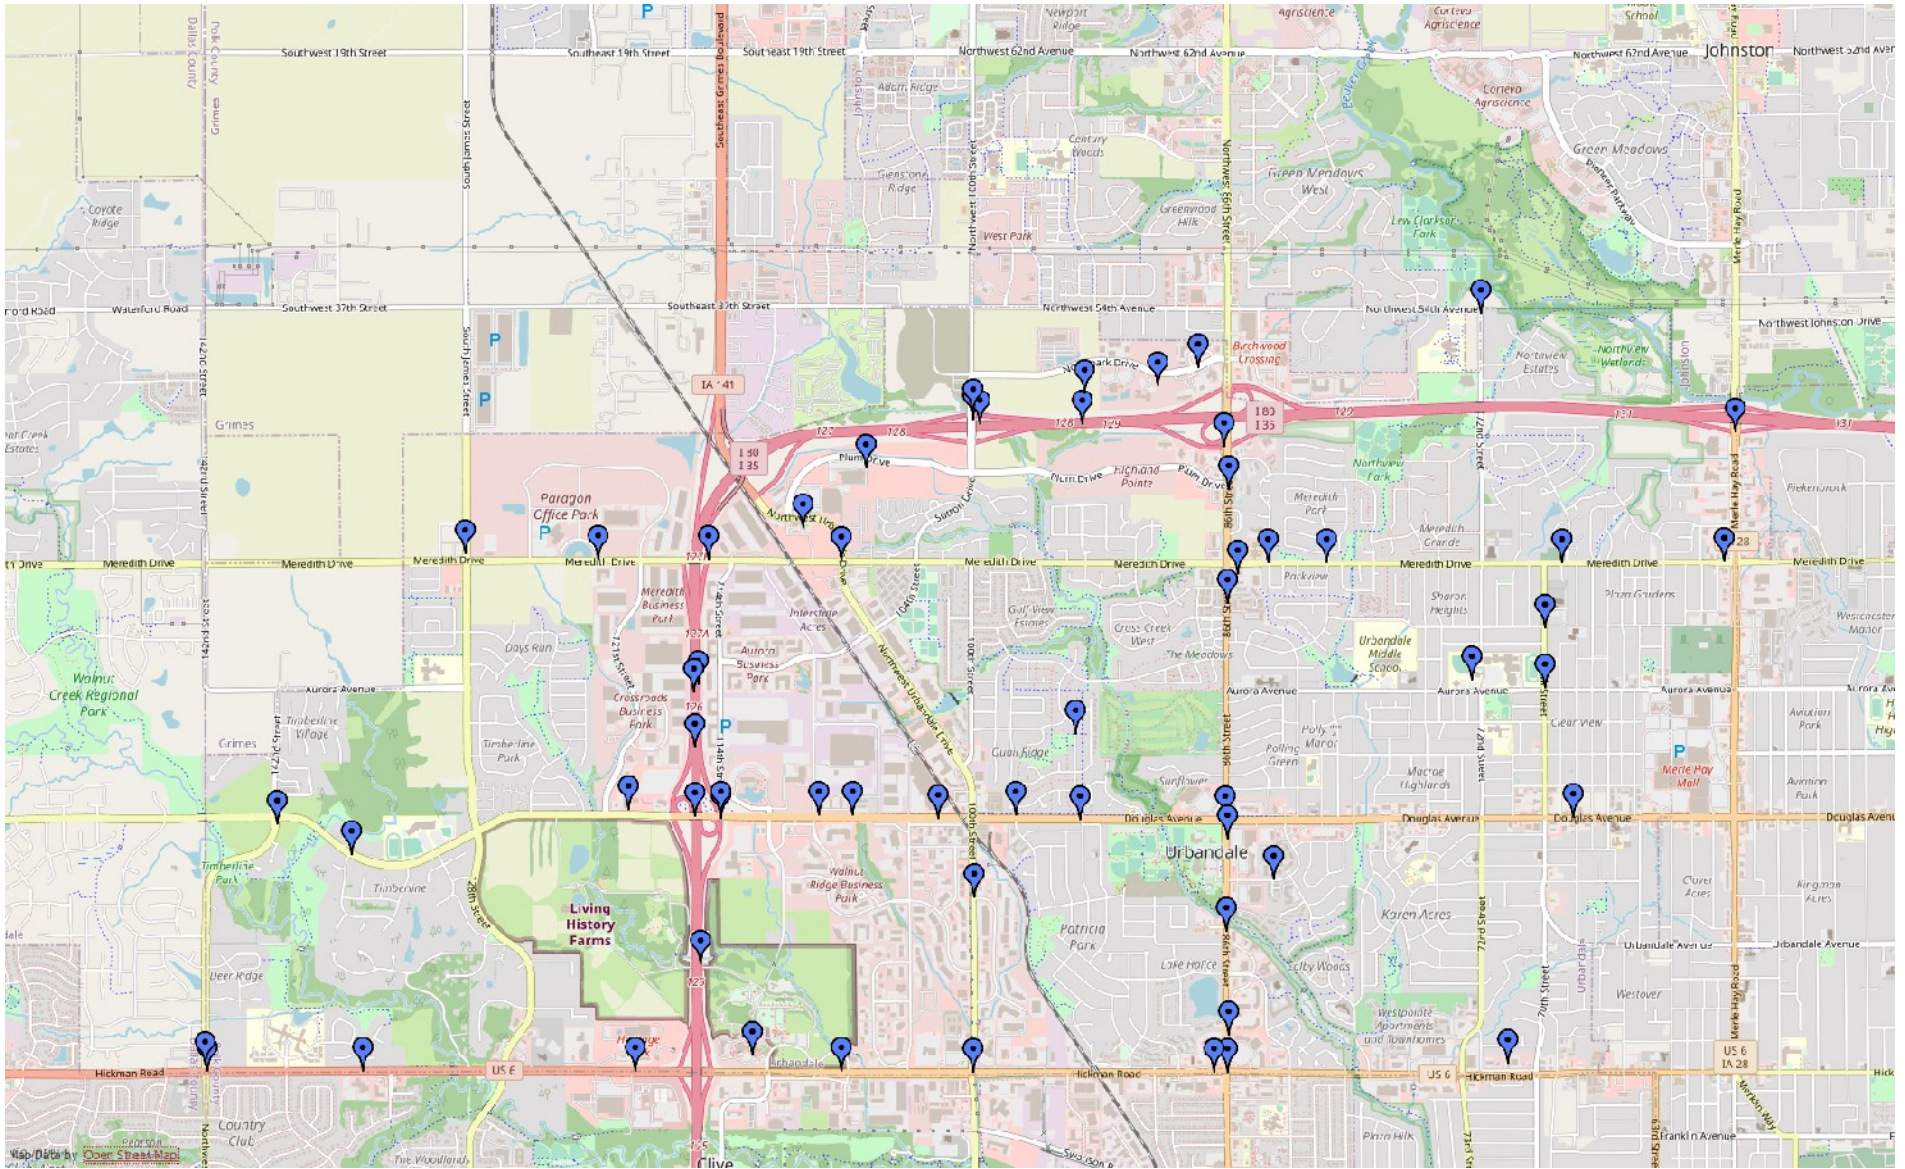

Accident Map

April 2022

Date	Location
4/7/2022	86TH ST AT PLUM DR
4/16/2022	11151 HICKMAN RD
4/25/2022	2300 BLOCK 142ND ST
4/30/2022	MEREDITH DR AT 84TH
4/4/2022	3700 86TH ST
4/14/2022	8000 MEREDITH DR
4/19/2022	3000 86TH ST
4/18/2022	5000 100TH ST
4/22/2022	MM 126.5 I 80 E
4/22/2022	RAMP IA 28 S TO I 80 E 5000 MERLE HAY RD
4/28/2022	3800 PATRICIA DR
4/28/2022	3800 86TH ST
4/2/2022	I-80/35 EB - 86TH STREET OFF RAMP
4/7/2022	86TH STREET & HICKMAN RD (INTERSECTION)
4/11/2022	I80/35 WB/SB MM126.2
4/20/2022	NW URBANDALE DR & MEREDITH DR INTERSECTION
4/20/2022	I-80 EB MM 128.5
4/9/2022	4400 BLOCK 86TH ST
4/27/2022	100TH AND HICKMAN RD
4/20/2022	5000 BLK 100TH STREET NB
4/19/2022	NORTHPARK DR
4/28/2022	I 80 W
4/2/2022	13400 BLK DOUGLAS PKWY
4/21/2022	4600 BLK 128TH ST
4/6/2022	142ND ST AND DOUGLAS PKWY
4/7/2022	11100 BLK HICKMAN ROAD
4/12/2022	3900 BLK MARY LYNN DR
4/12/2022	6600 BLK DOUGLAS AVE
4/15/2022	13700 BLK HICKMAN ROAD
4/28/2022	RAMP I 80 E TO DOUGLAS AVE, WEST
4/8/2022	7109 HICKMAN RD
4/19/2022	7305 AURORA AVE.
4/21/2022	10800 BLK DOUGLAS AVE WB
4/28/2022	4860 NW URBANDALE DRIVE
4/28/2022	RAMP I 80 E TO DOUGLAS AVE, W AND RAMP DOUGLAS AVE
4/1/2022	2600 BLK I8035 NB MM 125.5
4/20/2022	123RD ST AND MEREDITH DR
4/2/2022	4400 BLK 70TH STREET SB
4/21/2022	4565 86TH ST
4/11/2022	10200 BLK DOUGLAS AVE EB
4/26/2022	10000 I 80 W
4/10/2022	11500 BLOCK MEREDITH DR
4/16/2022	DOUGLAS & MARY LYNN
4/13/2022	11911 HICKMAN RD
4/2/2022	8700 BLOCK HICKMAN RD EASTBOUND

4/3/2022	69TH ST AND MEREDITH DR
4/10/2022	5800 BLK OF MEREDITH DR
4/21/2022	5319 BLK NW 72ND ST
4/29/2022	12049 DOUGLAS PKWY
4/9/2022	3209 86TH STREET
4/23/2022	142ND/ HICKMAN RD.
4/8/2022	99TH ST AND 100TH ST
4/18/2022	70TH AND AURORA
4/3/2022	10850 PLUM DR
4/15/2022	8744 NORTHPARK DR
4/25/2022	8800 NORTHPARK DR
4/29/2022	3500 BLK I 80 W
4/29/2022	10821 DOUGLAS
4/29/2022	8329 COLBY PKY #63